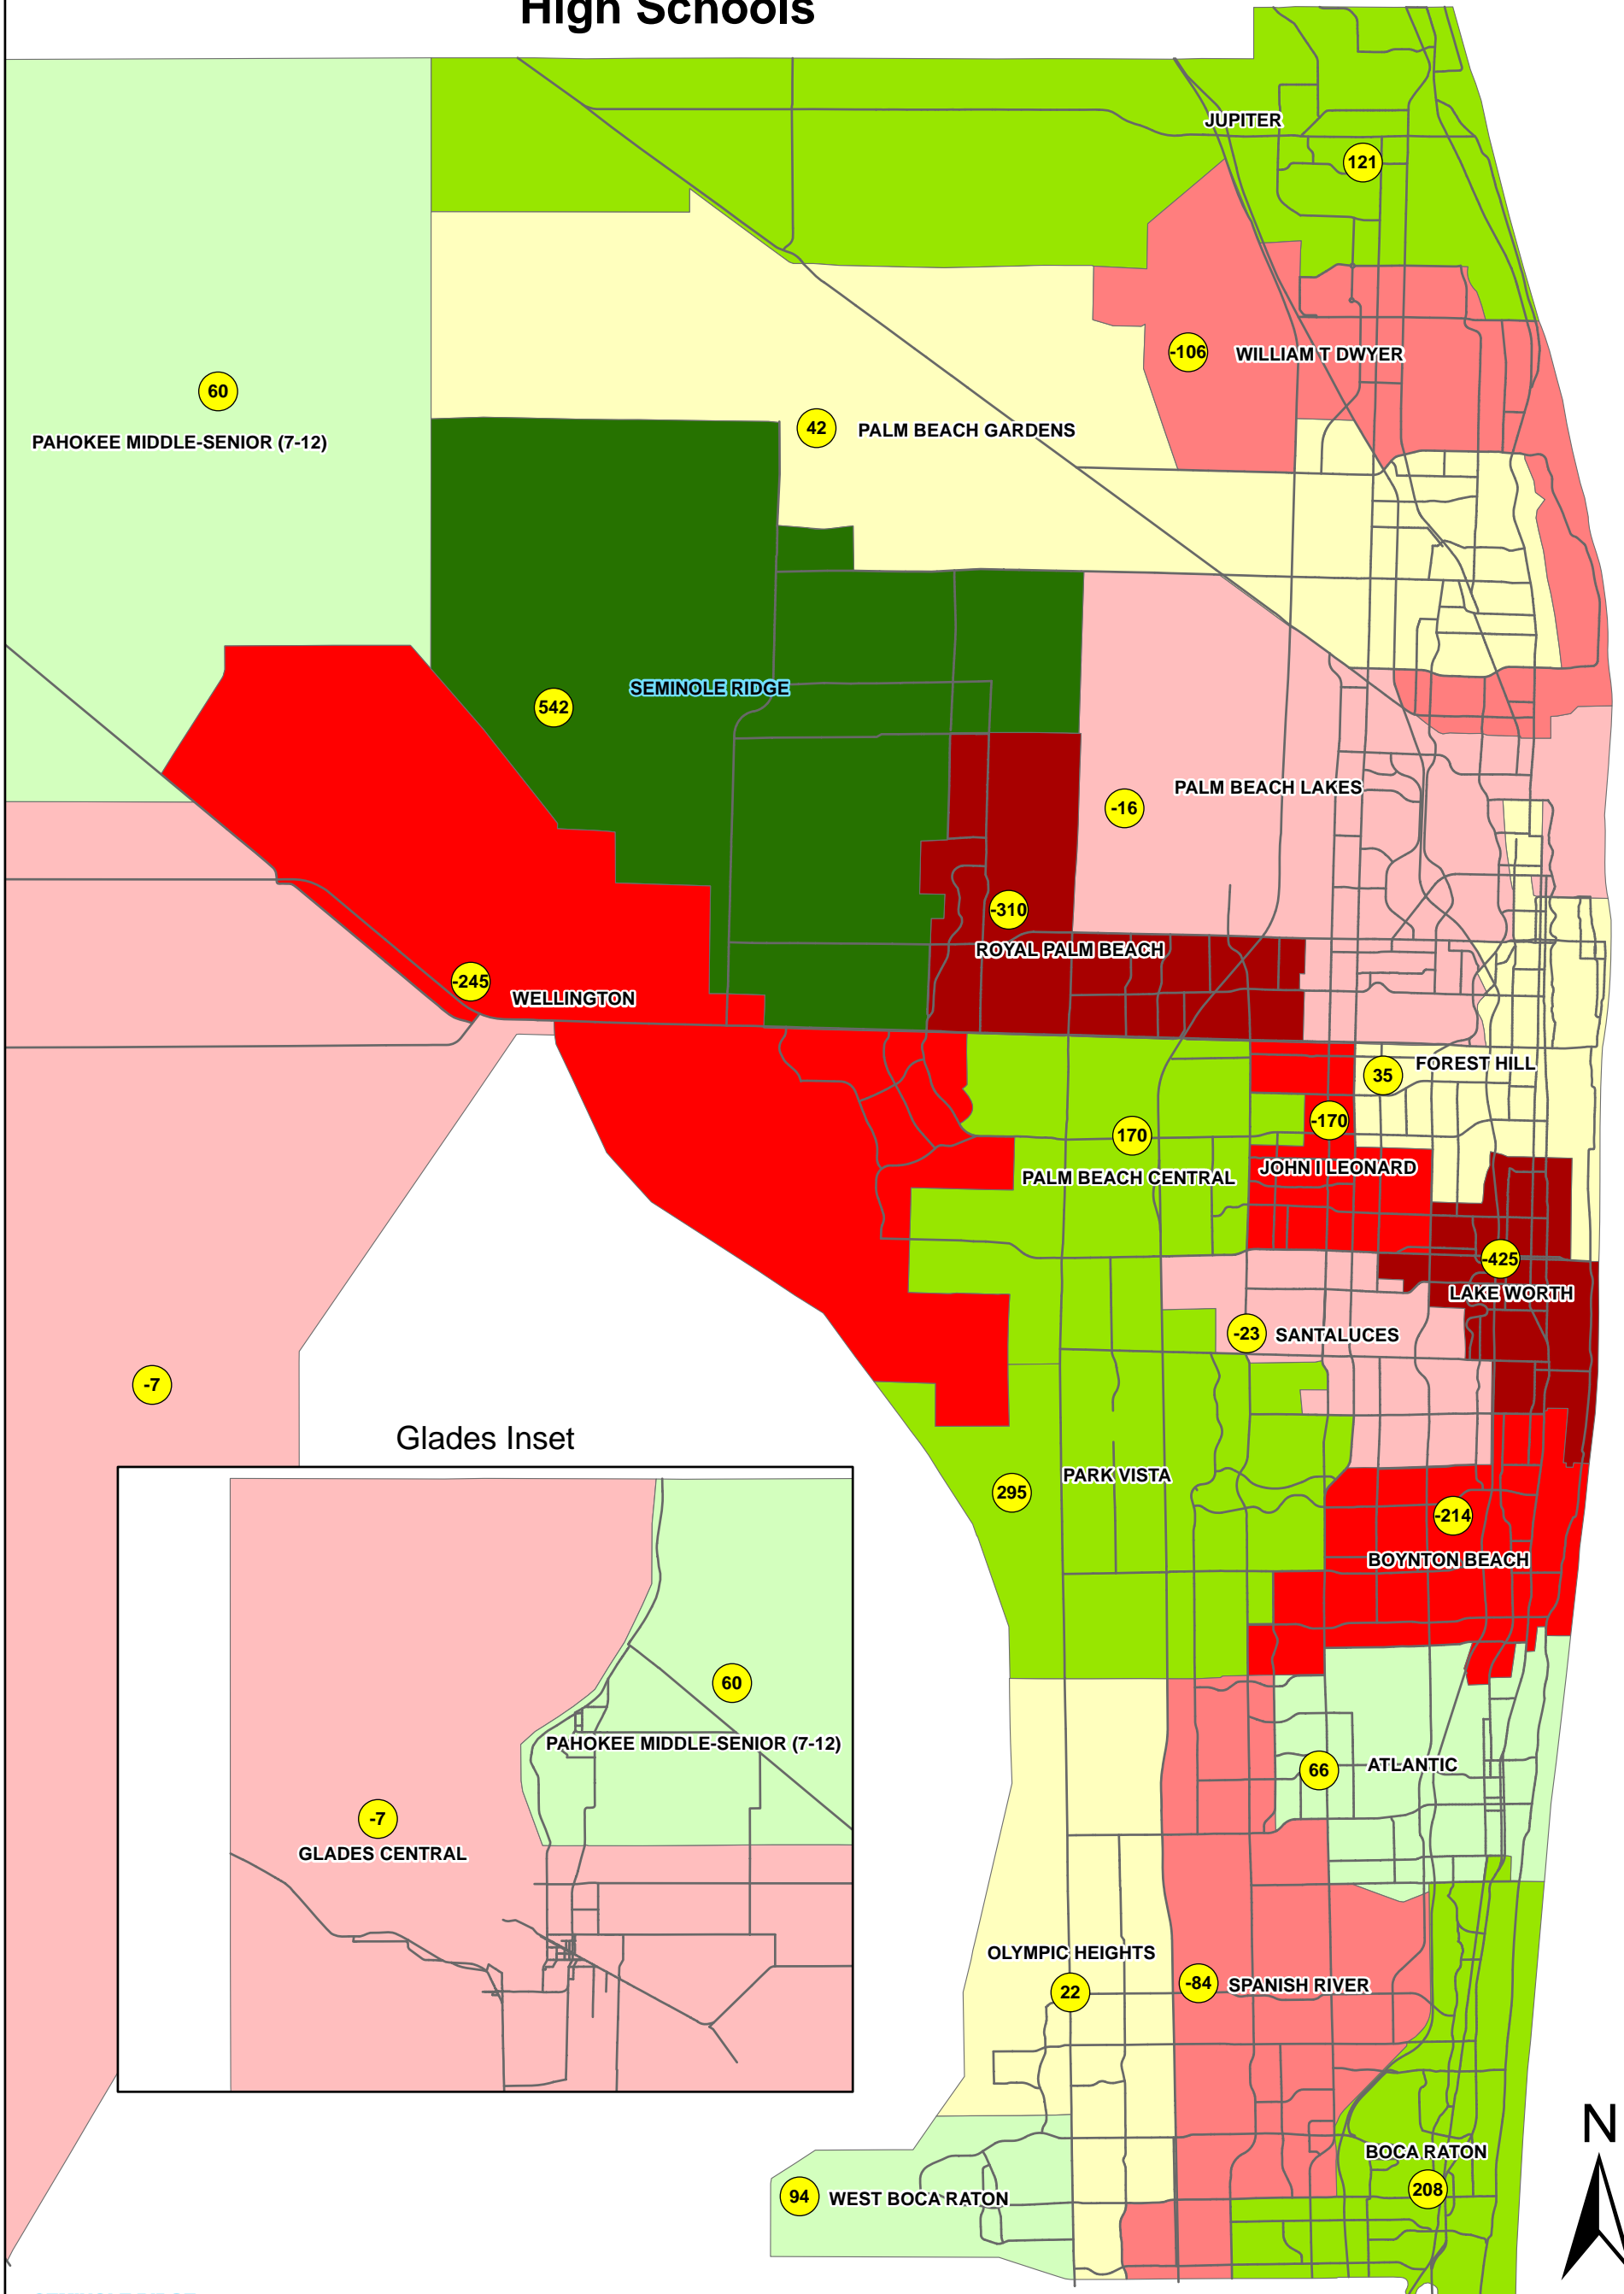

October FTE 2005-06/2006-07 Student Enrollment Change High Schools

SEMINOLE RIDGE school added 12th grade in 2006

Legend

- Major Roadways
- 110 to -299
- 1 to -49
- 50 to 109
- >=300
- >=-300
- 50 to -109
- 1 to 49
- 110 to 299

Palm Beach County School District
Planning Department - GIS

3300 Forest Hill Blvd.
West Palm Beach, FL 33406

10/18/2006 - S. Gilles
File: octFTE06_high.mxd