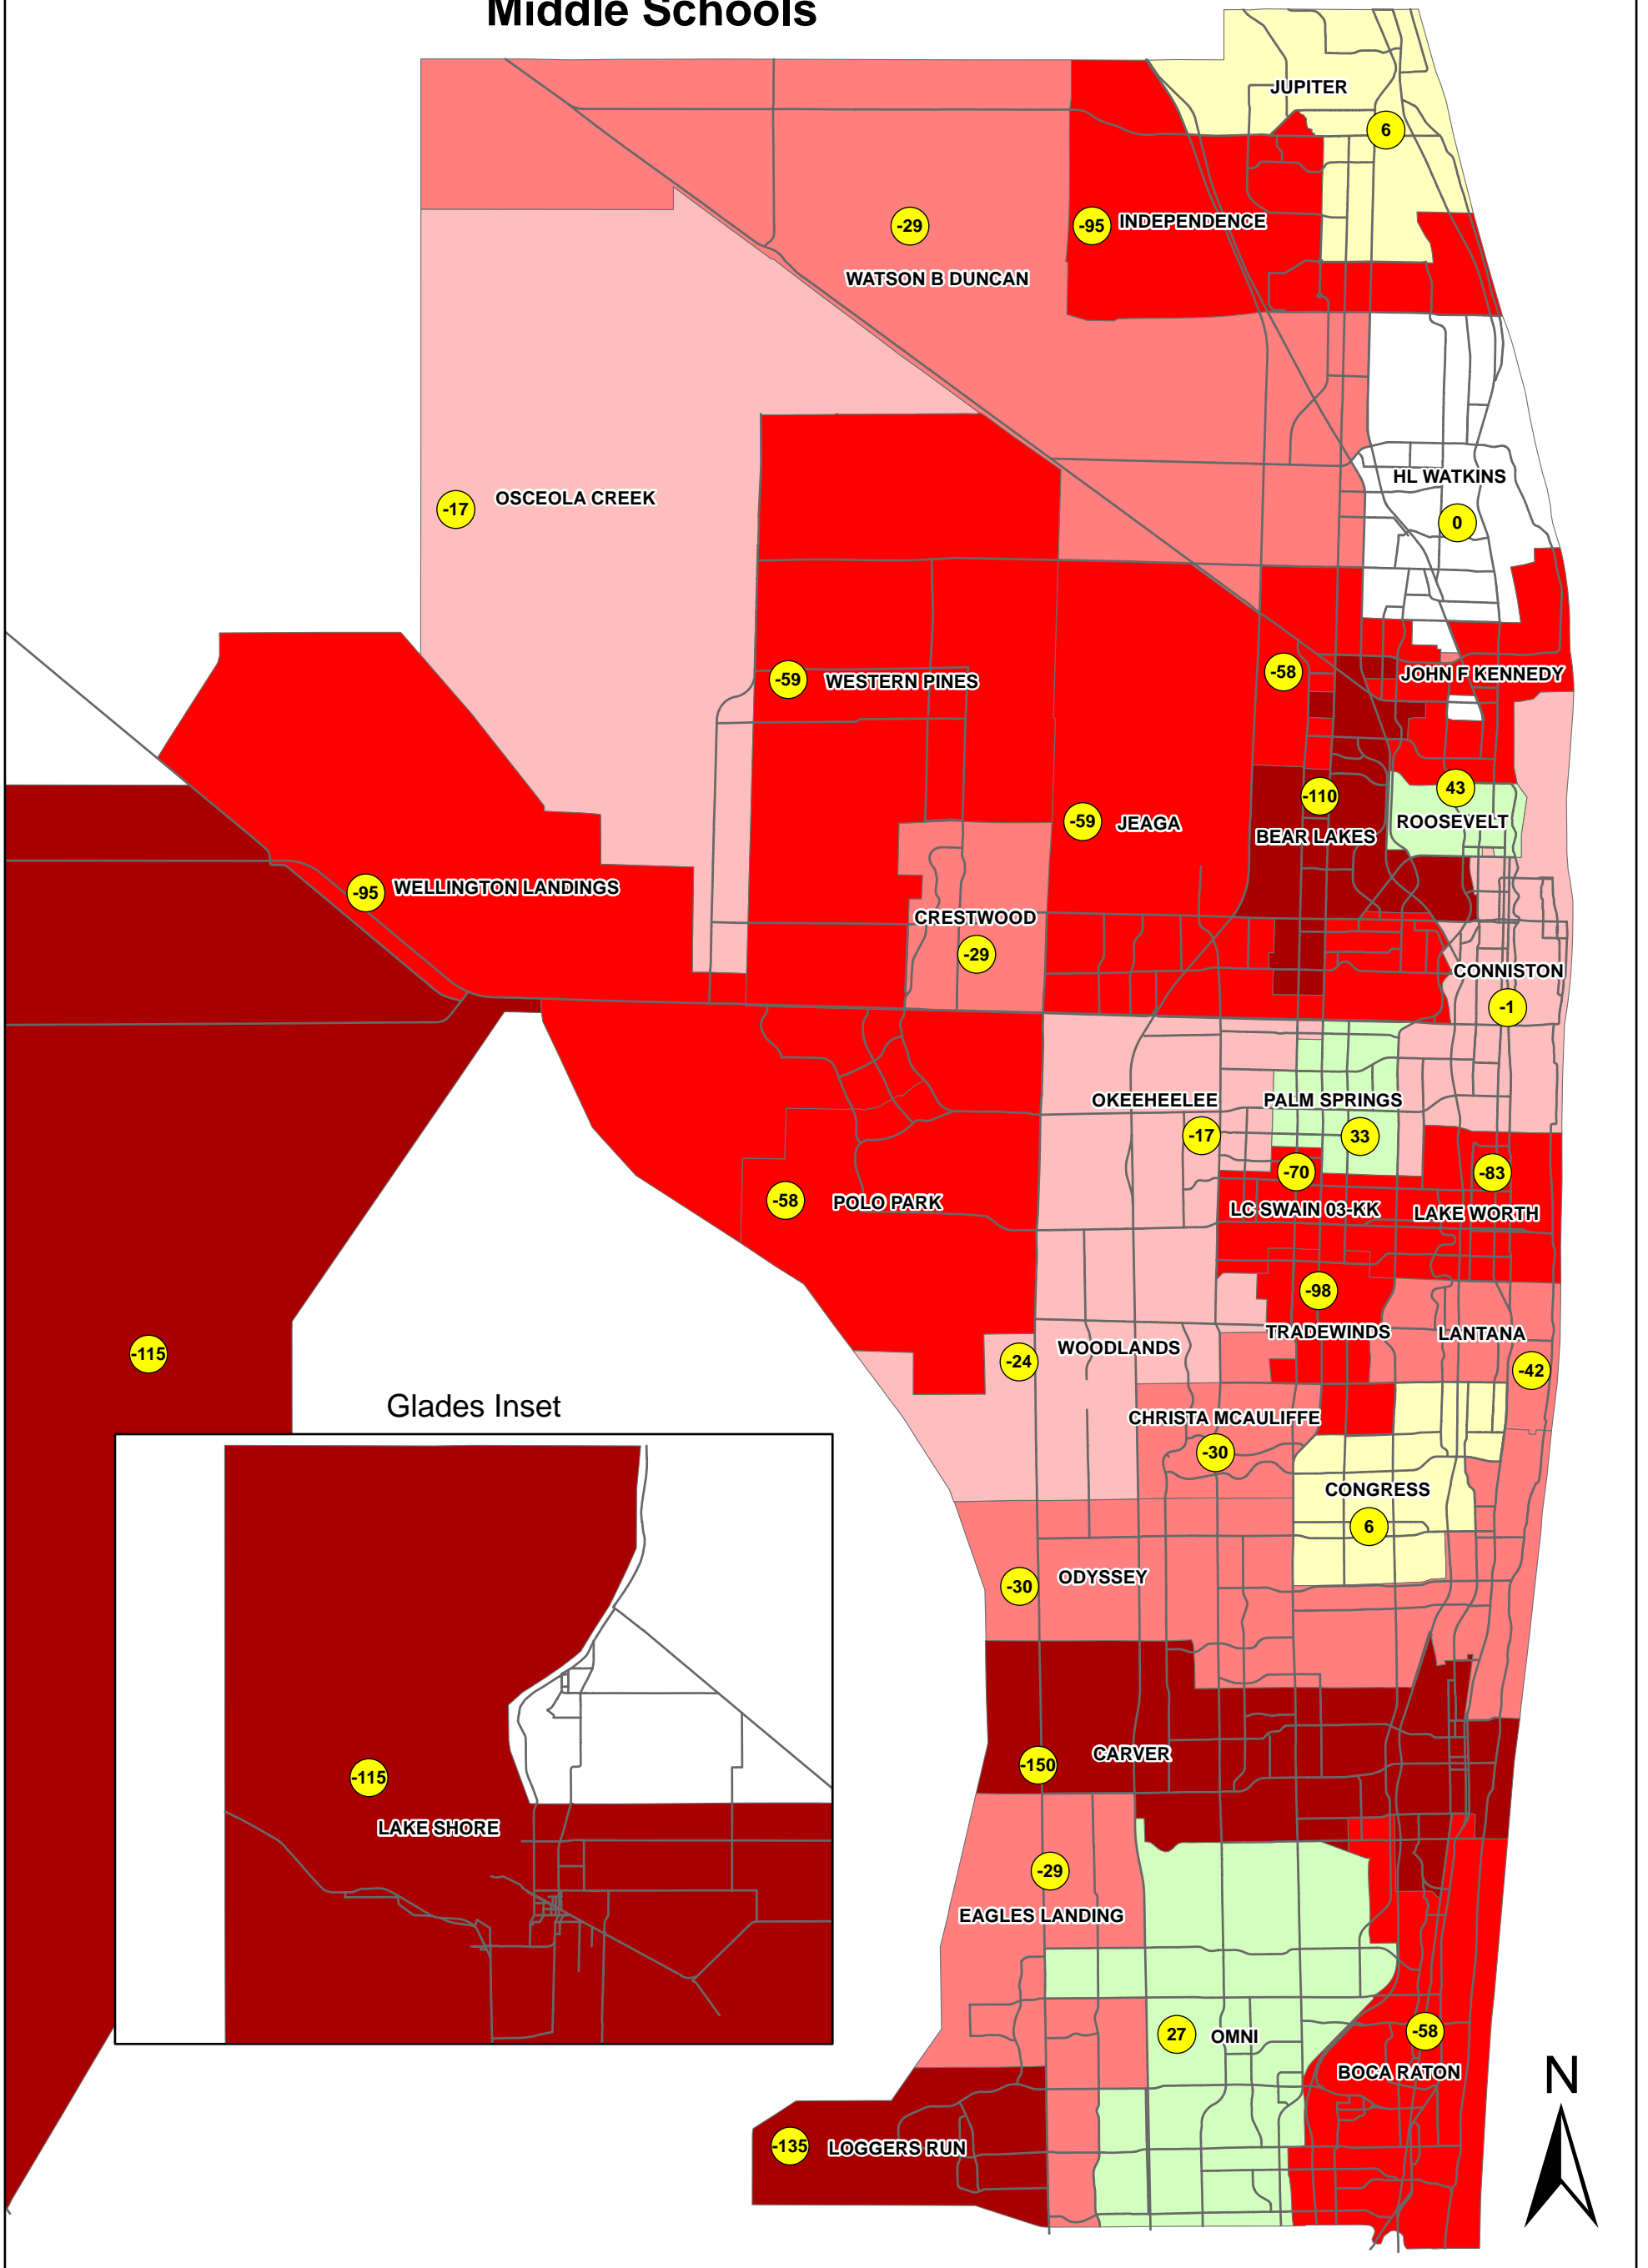

October FTE 2005-06/2006-07 Student Enrollment Change Middle Schools

Legend

- Major Roadways
- ≥ -100
- 50 to -99
- 25 to -49
- 1 to -24
- no change
- 1 to 24
- 25 to 49

Palm Beach County School District
Planning Department - GIS

3300 Forest Hill Blvd.
West Palm Beach, FL 33406

10/18/2006 - S. Gilles
File: octFTE06_mid.mxd