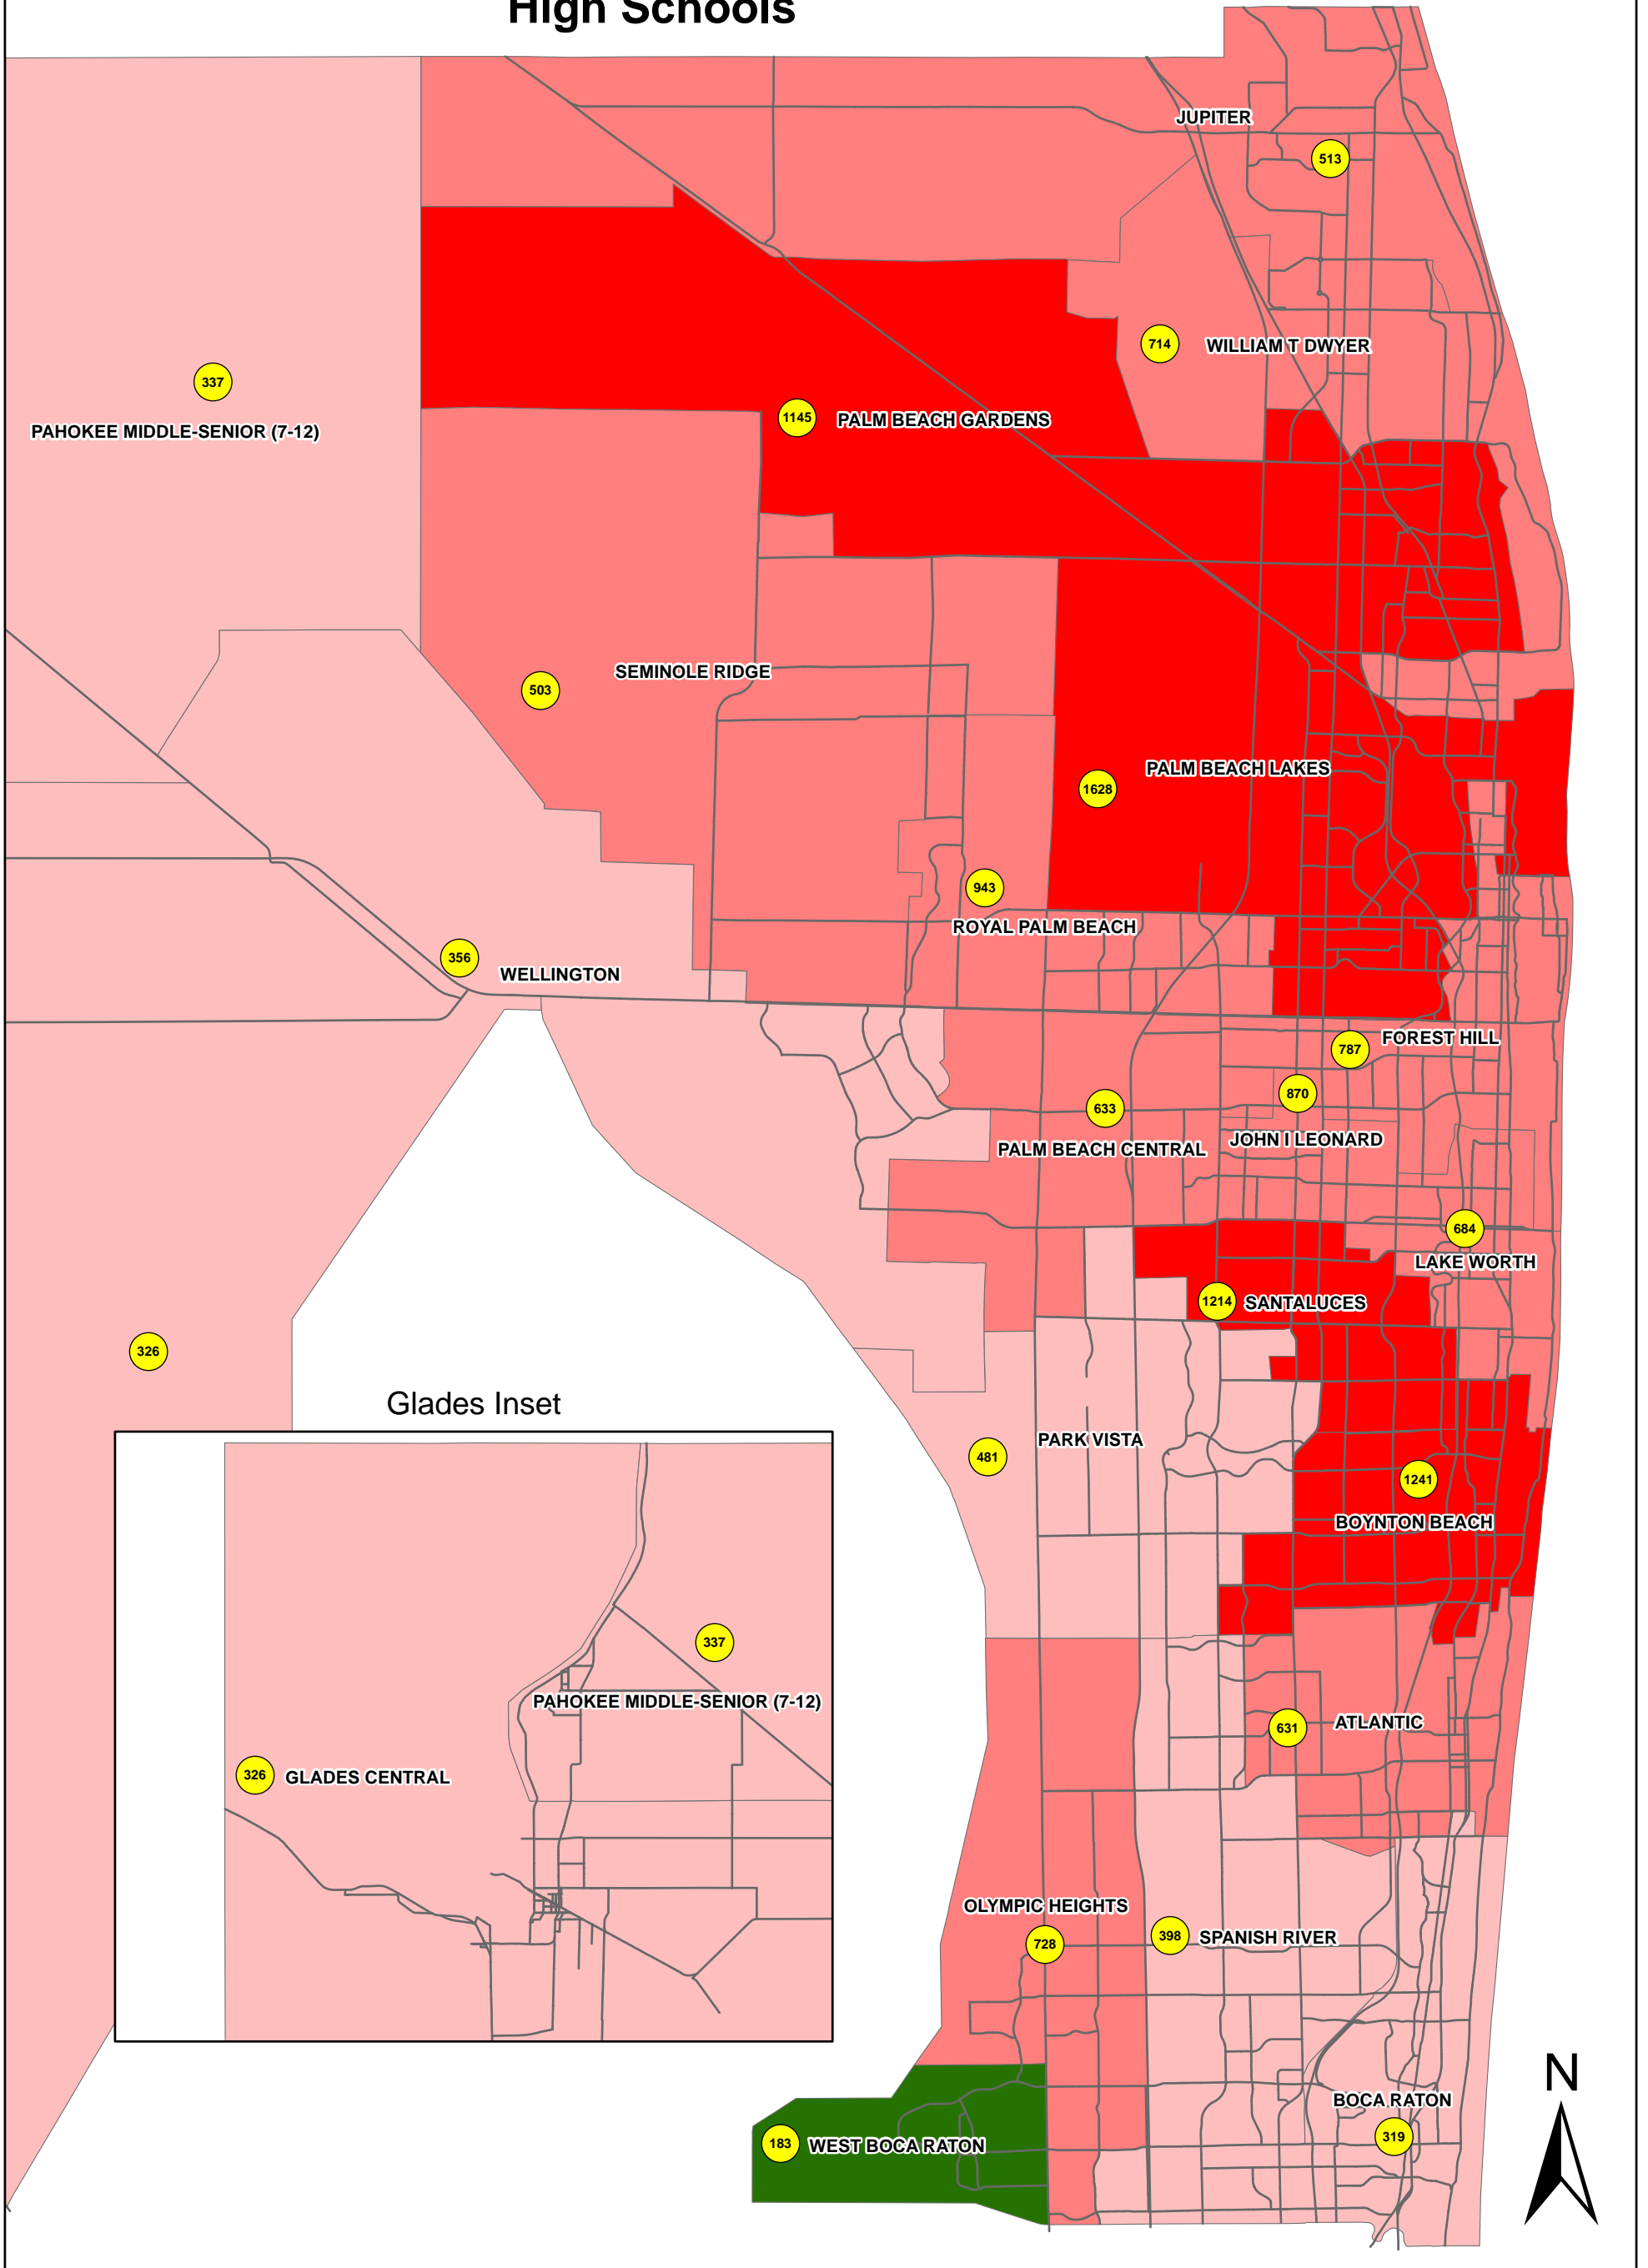

Students Not Attending Home School - 2006 High Schools

Legend

- Major Roadways
- < 300
- 300 - 499
- 500 - 999
- > 1000

Palm Beach County School District
Planning Department - GIS

3300 Forest Hill Blvd.
West Palm Beach, FL 33406