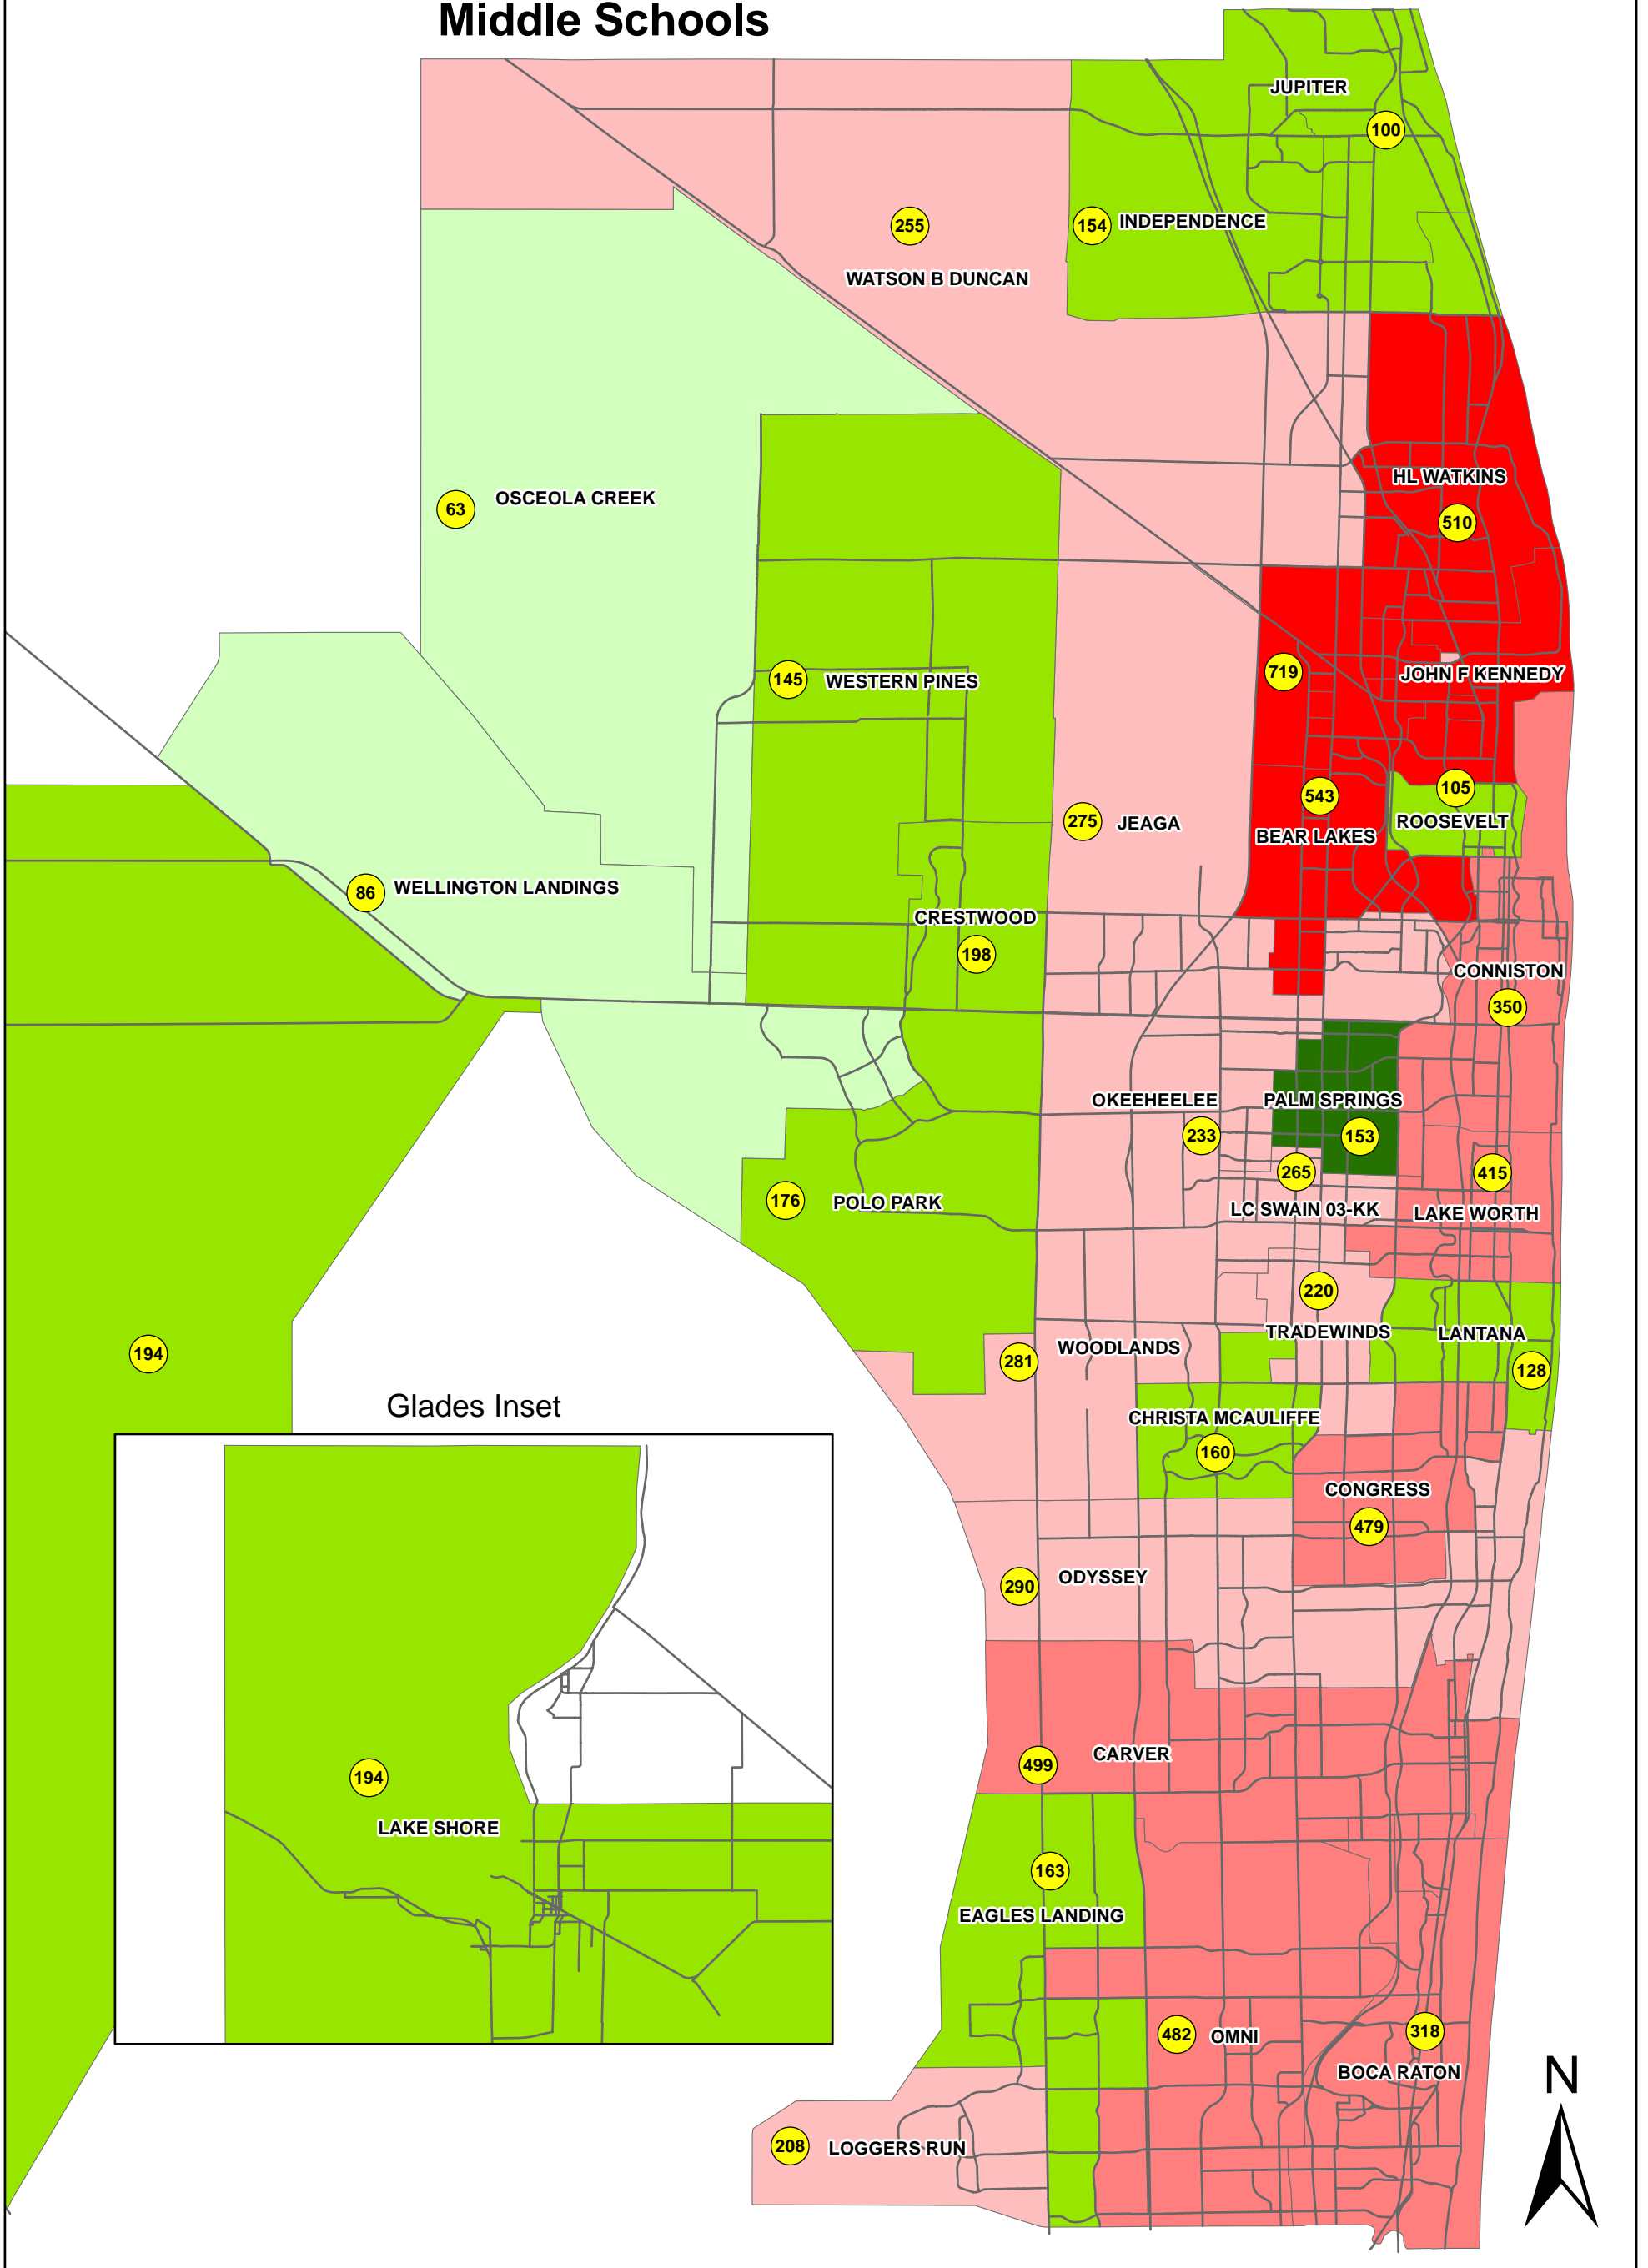

Students Not Attending Home School - 2006

Middle Schools

Legend

- Major Roadways
- < 100
- 100 - 199
- 150 - 199
- 200 - 299
- 300 - 499
- > 500

Palm Beach County School District
Planning Department - GIS

3300 Forest Hill Blvd.
West Palm Beach, FL 33406

10/18/2006 - S. Gilles
File: SAE06_midd.mxd