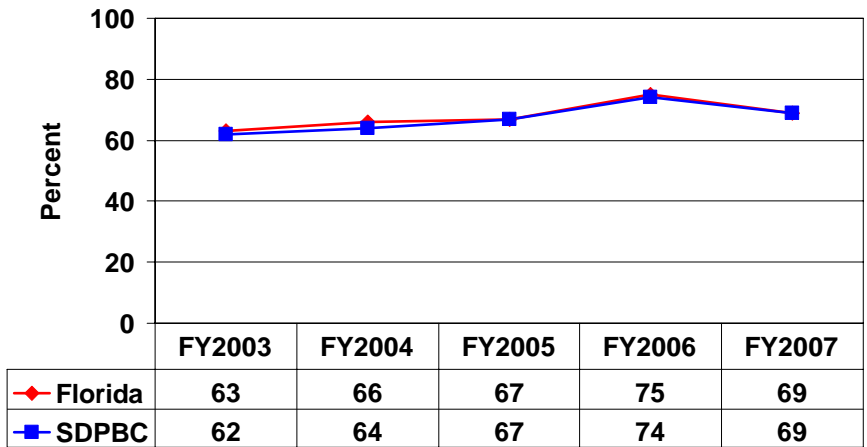

Grade 3 FCAT SSS Reading Percent Level 3 and Above All Students Tested